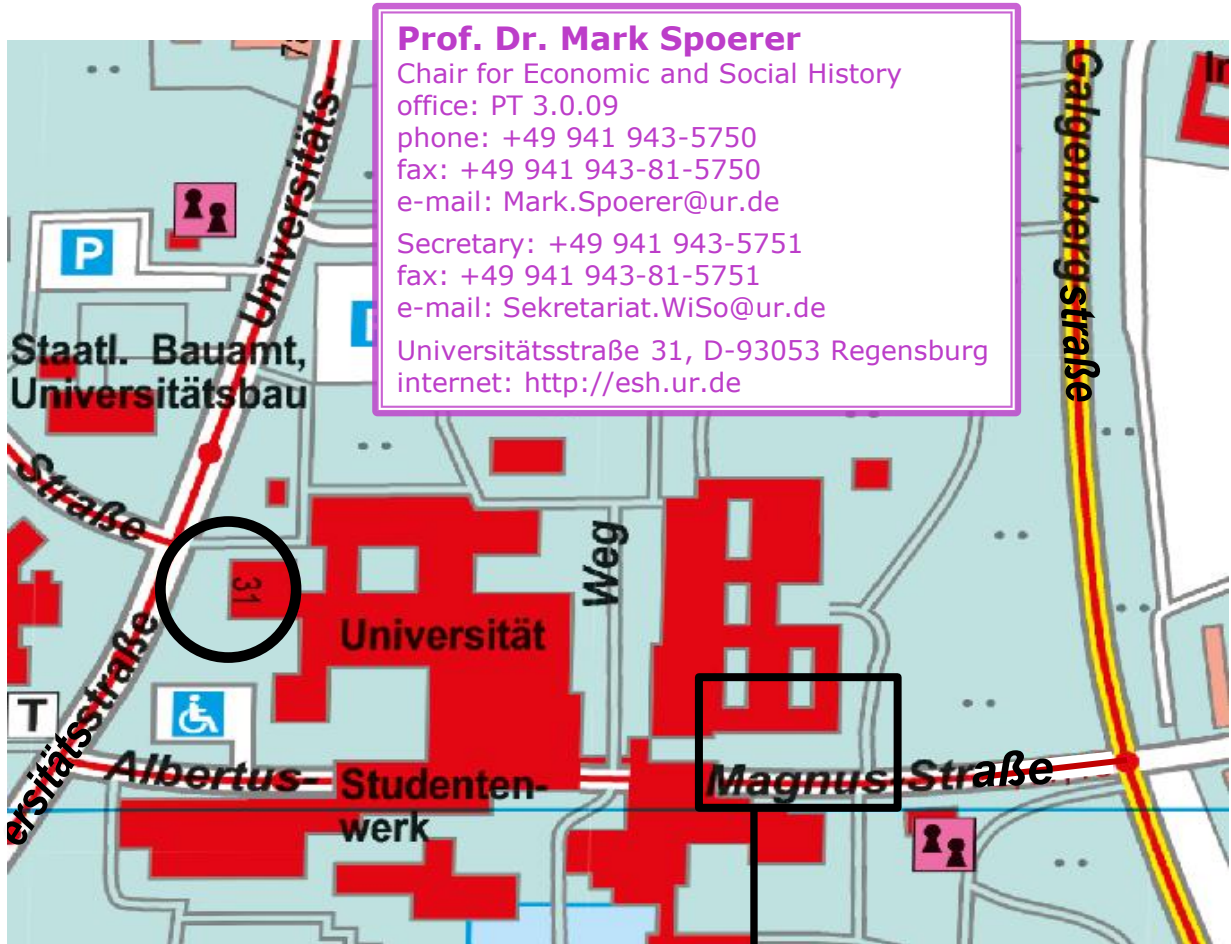

## Arrival by taxi to the Chair of Prof. Spoerer

If you take a taxi please do NOT specify as destination "Universitätsstraße 31", otherwise you will end up at the other end of the university (see the black circle on the map below). Please specify "Albertus-Magnus-Straße, Ostende des Tunnels" (it means the east end of the tunnel in the Albertus-Magnus-Street), then you get out of the taxi directly in front of our offices (see the black box below).

In the building "Philosophy/Theology" take the first corridor to your right. The office is behind the fourth door on your right hand side (PT 3.0.9).

Tunnel

Albertus-Magnus-Straße