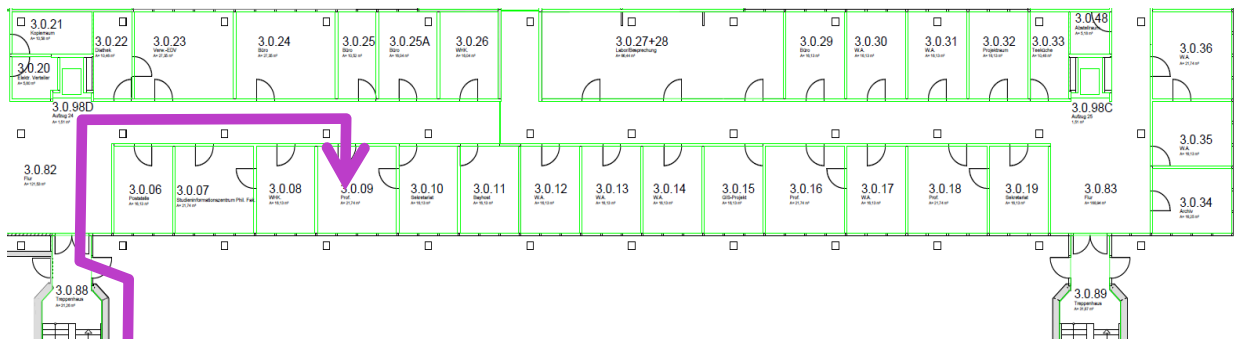

## Arrival by taxi to the Chair of Prof. Spoerer

If you take a taxi please do NOT specify as destination "Universitätsstraße 31", otherwise you will end up at the other end of the university (see the black circle on the map below). Please specify "Albertus-Magnus-Straße, Ostende des Tunnels" (it means the east end of the tunnel in the Albertus-Magnus-Street), then you get out of the taxi directly in front of our offices (see the black box below).

In the building "Philosophy/Theology" take the first corridor to your right. The office is behind the fourth door on your right hand side (PT 3.0.9).

Tunnel

Albertus-Magnus-Straße