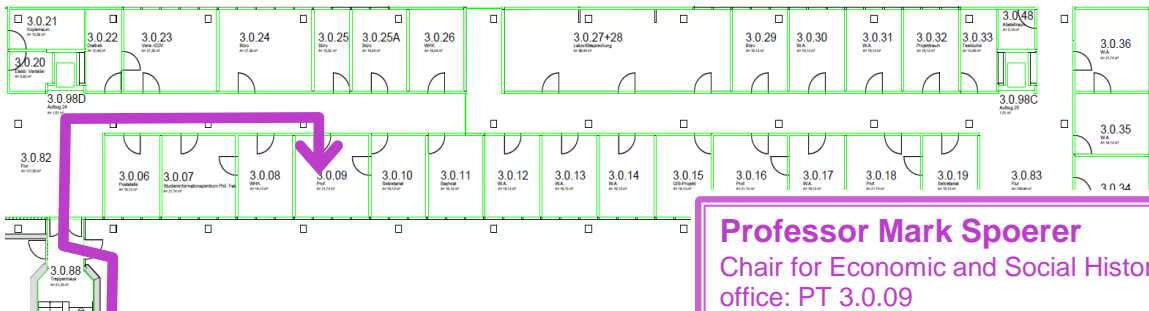

Leave the parking level and cross the road. Now enter the building "Philosophie / Theologie" and turn right into the corridor – then enter the fourth door to your right.

Albertus-Magnus-Straße

Tunnel

driveway parking garage