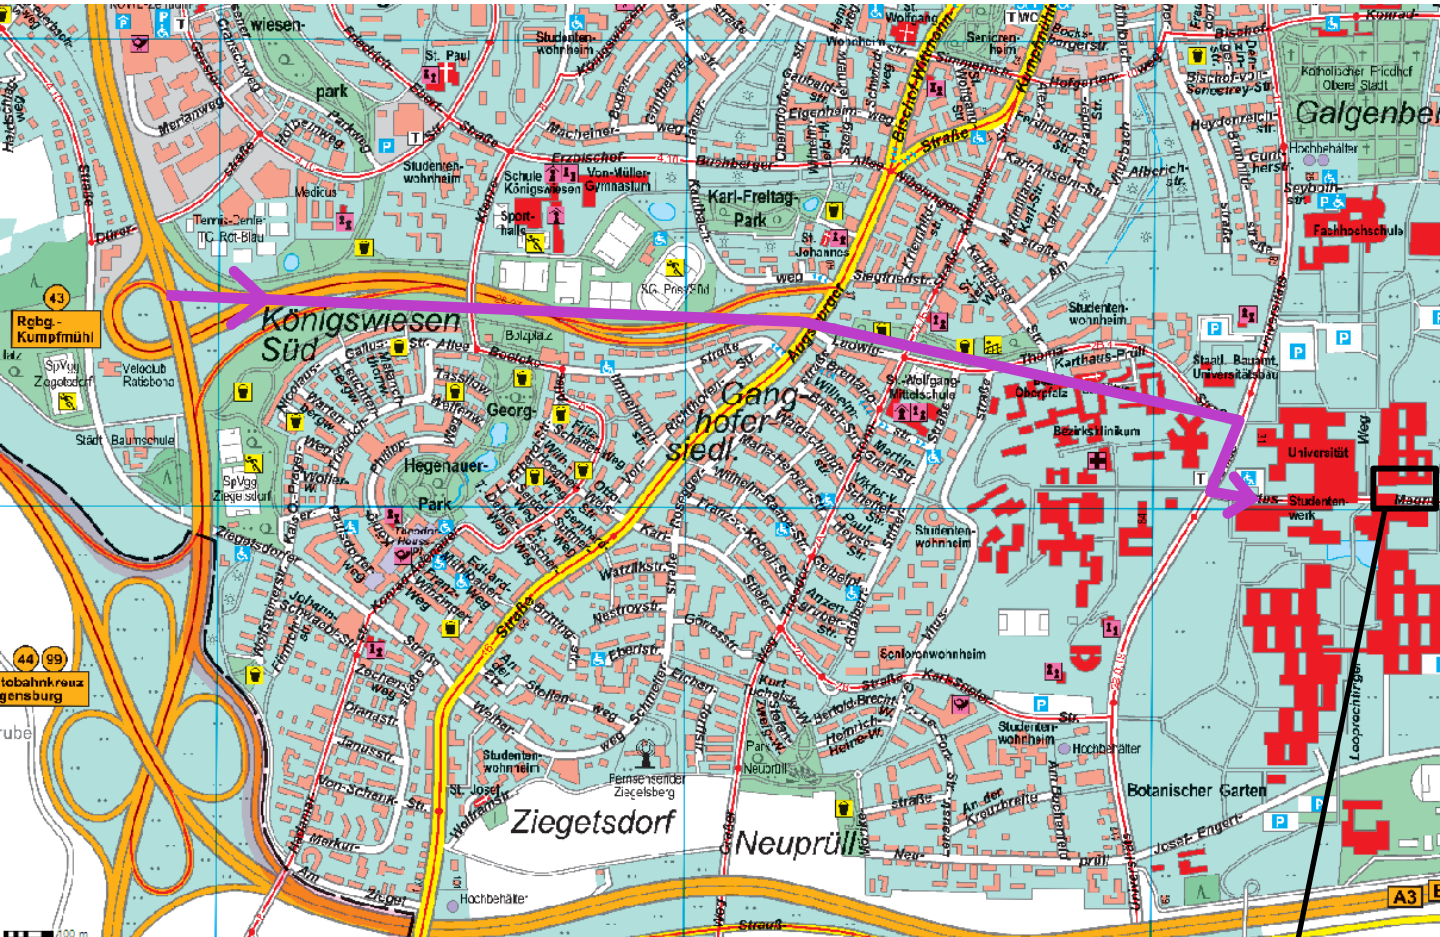

Directions from the autobahn A93 (Munich – Hof), Exit "Kumpfmühl" to the University, Chair of Professor Spoerer

Exit the A93 at "Kumpfmühl". Drive straight on at the traffic lights to enter the "Ludwig-Thoma-Straße". Follow the street, drive straight on at the next traffic lights and turn right at the traffic lights at the end of the street. Then turn left into the Albertus-Magnus-Straße, but beware – you are only allowed to drive at 30 km/h here. Just before the end of the tunnel you have to turn right and left immediately into the carpark.

Leave the parking level and cross the road. Now enter the building "Philosophie / Theologie" and turn right into the corridor – then enter the fourth door to your right.

Albertus-Magnus-Straße

Tunnel

driveway parking garage